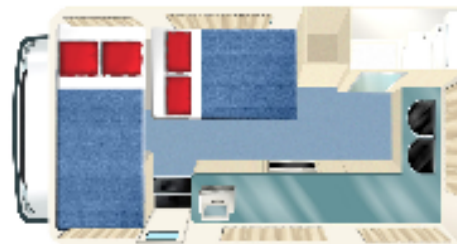

HOLIDAY CAMPERS

apollo

Euro Camper

Day configuration

Night configuration

Comfort

- Powersteering
- Airconditioning
- Radio/CD player
- 3 burner stove
- Refrigerator
- Microwave
- Inventory
- Shower
- Toilet

Specifications

- Height 3.00 m
- Width 2.10 m
- Length 6.40 m
- Interior height 1.93 m
- Bed measurements
1.91 X 1.40 m
1.90 X 1.23 m
- Turbo Diesel
- Watertank 100L
- 2 seatbelts, front
- 2 seatbelts, back